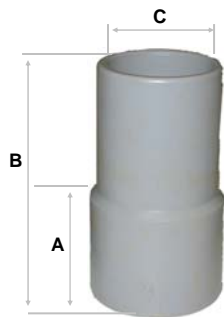

Sea-Lect® Hose Cuff HC-54

- Makes secure connection between hose and pump
- Accommodates 1" - 2" hose

HC-54-50

1 in / 2.5 cm

HC-54-80

1-1/2 in / 3.8 cm

HC-54-90

2 in / 5.1 cm

	HC-54D		HC-55D		HC-56D	
	in	cm	in	cm	in	cm
A	1-1/4	3.18	1-1/2	3.81	2-3/8	6.03
B	2-5/8	6.67	3-1/2	8.89	4-5/8	11.75
C	1	2.54	1-1/2	3.81	2	5.7
Weight	0.10 lb	0.05 kg	0.15 lb	0.07 kg	0.35 lb	0.16 kg