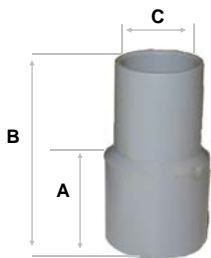

Sea-Lect® Hose Cuff HC-54

- Makes secure connection between hose and pump
- Accommodates 1" - 2" hose

HC-54-50

1 in / 2.5 cm

HC-54-80

1-1/2 in / 3.8 cm

HC-54-90

2 in / 5.1 cm

	HC-54D		HC-55D		HC-56D	
	in	cm	in	cm	in	cm
A	1-1/4	3.18	1-1/2	3.81	2-3/8	6.03
B	2-5/8	6.67	3-1/2	8.89	4-5/8	11.75
C	1	2.54	1-1/2	3.81	2	5.7
Weight	0.10 lb	0.05 kg	0.15 lb	0.07 kg	0.35 lb	0.16 kg