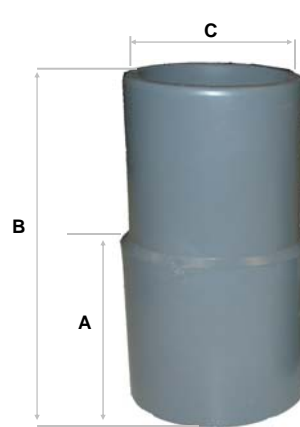

Sea-Lect® Hose Cuff HC-54

- Makes secure connection between hose and pump
- Accommodates 1" - 2" hose

HC-54-50

1 in / 2.5 cm

HC-54-80

1-1/2 in / 3.8 cm

HC-54-90

2 in / 5.1 cm

	HC-54D		HC-55D		HC-56D	
	in	cm	in	cm	in	cm
A	1-1/4	3.18	1-1/2	3.81	2-3/8	6.03
B	2-5/8	6.67	3-1/2	8.89	4-5/8	11.75
C	1	2.54	1-1/2	3.81	2	5.7
Weight	0.10 lb	0.05 kg	0.15 lb	0.07 kg	0.35 lb	0.16 kg